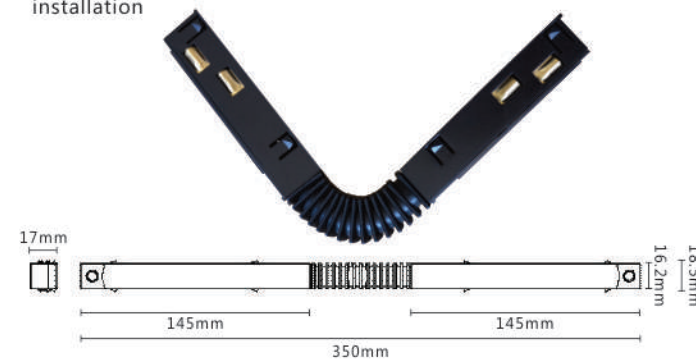

Model No.	LLA-231
Body Size	1000*22.8*52.5mm

Model No.	LLA-232
Body Size	2000*22.8*52.5mm

Model No.	LLA-233
Body Size	1000*70*52.5mm

Model No.	LLA-234
Body Size	2000*70*52.5mm

Model No.	LLA-235
Body Size	1000*24.6*5.3mm

Model No.	LLA-236
Body Size	143.7*19.6*17mm

Power Connector

Model No.	LLA-238
Body Size	99.4*19.6*21.6mm

L connector for Surface Track

Model No.	LLA-240
Body Size	99.4*19.6*46.2mm

L connector for Recess Track

Model No.	LLA-241
Body Size	350*17*18.5mm

L connector Flexible for Horizontal and Vertical installation

Model No.	LLA-237
Body Size	142.8*19.6*17mm

Straight Connector

Model No.	LLA-239
Body Size	52*26*6.3mm