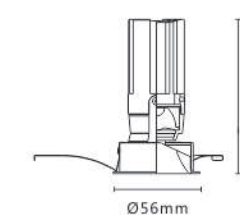

LLA-217

LLA-218

LLA-219

LLA-001

LLA-002

LLA-003

Model No.	LLA-001	LLA-002	LLA-003
CCT	3000K/4000K	3000K/4000K	3000K/4000K
Beam Angle	15°	24°	24°
CRI	≥90	≥90	≥90
Power	6W	9W	9W
Lumens	350lm	640lm	640lm
Body Size	Ø30*H79.5mm	Ø56*H99mm	Ø72*H99mm
Cut Size	Ø25mm	Ø50mm	Ø50mm
IP	20	20	20

Model No.	LLA-231
Body Size	1000*22.8*52.5mm

Model No.	LLA-232
Body Size	2000*22.8*52.5mm

Model No.	LLA-233
Body Size	1000*70*52.5mm

Model No.	LLA-234
Body Size	2000*70*52.5mm

Model No.	LLA-235
Body Size	1000*24.6*5.3mm

Model No.	LLA-236
Body Size	143.7*19.6*17mm

Power Connector

Model No.	LLA-238
Body Size	99.4*19.6*21.6mm

L connector for Surface Track

Model No.	LLA-240
Body Size	99.4*19.6*46.2mm

L connector for Recess Track

Model No.	LLA-241
Body Size	350*17*18.5mm

L connector Flexible for Horizontal and Vertical installation

Model No.	LLA-237
Body Size	142.8*19.6*17mm

Straight Connector

Model No.	LLA-239
Body Size	52*26*6.3mm