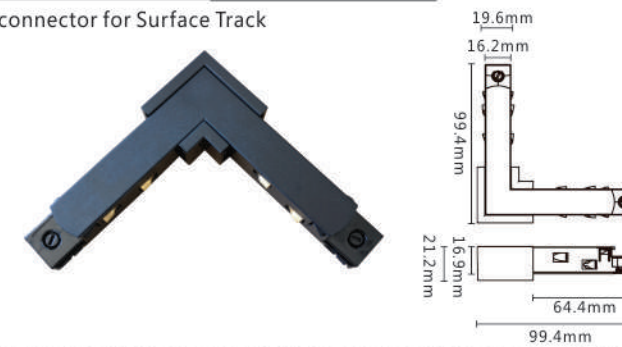

Model No.	LLA-231
Body Size	1000*22.8*52.5mm

Model No.	LLA-232
Body Size	2000*22.8*52.5mm

Model No.	LLA-233
Body Size	1000*70*52.5mm

Model No.	LLA-234
Body Size	2000*70*52.5mm

Model No.	LLA-235
Body Size	1000*24.6*5.3mm

Model No.	LLA-236
Body Size	143.7*19.6*17mm

Power Connector

Model No.	LLA-238
Body Size	99.4*19.6*21.6mm

L connector for Surface Track

Model No.	LLA-240
Body Size	99.4*19.6*46.2mm

L connector for Recess Track