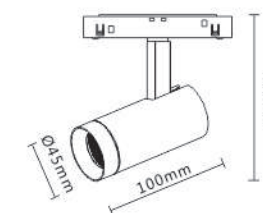

LLA-214

LLA-215

Model No.	LLA-214	LLA-215
CCT	3000K/4000K	3000K/4000K
Beam Angle	24°	24°
CRI	≥90	≥90
Power	7W	12W
Lumens	823lm	1207lm
Body Size	Ø45*100mm	Ø45*100mm
Cut Size	—	—
IP	20	20

Model No.	LLA-202	LLA-203	LLA-204	LLA-205
CCT	3000K/4000K	3000K/4000K	3000K/4000K	3000K/4000K
Beam Angle	24°	24°	100°	100°
CRI	≥90	≥90	≥90	≥90
Power	8W	16W	8W	16W
Lumens	761lm	900lm	428lm	977lm
Body Size	236*23*H43mm	464*23*H43mm	236*23*H43mm	464*23*H43mm
Cut Size	—	—	—	—
IP	20	20	20	20

Model No.	LLA-231
Body Size	1000*22.8*52.5mm

Model No.	LLA-232
Body Size	2000*22.8*52.5mm

Model No.	LLA-233
Body Size	1000*70*52.5mm

Model No.	LLA-234
Body Size	2000*70*52.5mm

Model No.	LLA-235
Body Size	1000*24.6*5.3mm

Model No.	LLA-236
Body Size	143.7*19.6*17mm

Power Connector

Model No.	LLA-238
Body Size	99.4*19.6*21.6mm

L connector for Surface Track

Model No.	LLA-240
Body Size	99.4*19.6*46.2mm

L connector for Recess Track

Model No.	LLA-241
Body Size	350*17*18.5mm

L connector Flexible for Horizontal and Vertical installation

Model No.	LLA-237
Body Size	142.8*19.6*17mm

Straight Connector

Model No.	LLA-239
Body Size	52*26*6.3mm