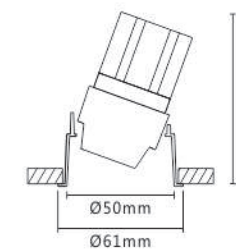

Model No.	LLA-011	LLA-012	LLA-013
CCT	3000K/4000K	3000K/4000K	3000K/4000K
Beam Angle	24°	24°	36°
CRI	≥90	≥90	≥90
Power	7W	12W	18W
Lumens	597lm	819lm	1314lm
Body Size	Ø61*H90mm	Ø61*H105mm	Ø61*H125mm
Cut Size	55mm	55mm	55mm
IP	40	40	40