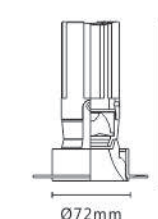

LLA-217

LLA-218

LLA-219

LLA-001

LLA-002

LLA-003

Model No.	LLA-001	LLA-002	LLA-003
CCT	3000K/4000K	3000K/4000K	3000K/4000K
Beam Angle	15°	24°	24°
CRI	≥90	≥90	≥90
Power	6W	9W	9W
Lumens	350lm	640lm	640lm
Body Size	Ø30*H79.5mm	Ø56*H99mm	Ø72*H99mm
Cut Size	Ø25mm	Ø50mm	Ø50mm
IP	20	20	20

Model No.	LLA-231
Body Size	1000*22.8*52.5mm

Model No.	LLA-232
Body Size	2000*22.8*52.5mm

Model No.	LLA-233
Body Size	1000*70*52.5mm

Model No.	LLA-234
Body Size	2000*70*52.5mm

Model No.	LLA-235
Body Size	1000*24.6*5.3mm

Model No.	LLA-236
Body Size	143.7*19.6*17mm

Power Connector

Model No.	LLA-238
Body Size	99.4*19.6*21.6mm

L connector for Surface Track

Model No.	LLA-240
Body Size	99.4*19.6*46.2mm

L connector for Recess Track

Model No.	LLA-241
Body Size	350*17*18.5mm

L connector Flexible for Horizontal and Vertical installation

Model No.	LLA-237
Body Size	142.8*19.6*17mm

Straight Connector

Model No.	LLA-239
Body Size	52*26*6.3mm