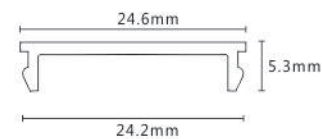

LLA-217

LLA-219

LLA-216

LLA-218

Model No.	LLA-216	LLA-217	LLA-218	LLA-219
CCT	3000K/4000K	3000K/4000K	3000K/4000K	3000K/4000K
Beam Angle	24°	24°	100°	100°
CRI	≥90	≥90	≥90	≥90
Power	6W	12W	6W	12W
Lumens	529lm	1217lm	270lm	558lm
Body Size	L117*W58*H49mm	L230*W58*H49mm	L117*W58*H49mm	L230*W58*H49mm
Cut Size	—	—	—	—
IP	20	20	20	20

Model No.	LLA-231
Body Size	1000*22.8*52.5mm

Model No.	LLA-232
Body Size	2000*22.8*52.5mm

Model No.	LLA-233
Body Size	1000*70*52.5mm

Model No.	LLA-234
Body Size	2000*70*52.5mm

Model No.	LLA-235
Body Size	1000*24.6*5.3mm

Model No.	LLA-236
Body Size	143.7*19.6*17mm

Power Connector

Model No.	LLA-238
Body Size	99.4*19.6*21.6mm

L connector for Surface Track

Model No.	LLA-240
Body Size	99.4*19.6*46.2mm

L connector for Recess Track

Model No.	LLA-241
Body Size	350*17*18.5mm

L connector Flexible for Horizontal and Vertical installation

Model No.	LLA-237
Body Size	142.8*19.6*17mm

Straight Connector

Model No.	LLA-239
Body Size	52*26*6.3mm