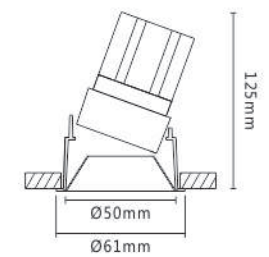

Model No.	LLA-014	LLA-015	LLA-016
CCT	3000K/4000K	3000K/4000K	3000K/4000K
Beam Angle	24°	24°	36°
CRI	≥90	≥90	≥90
Power	7W	12W	18W
Lumens	657lm	901lm	1446lm
Body Size	Ø61*H90mm	Ø61*H105mm	Ø61*H125mm
Cut Size	55mm	55mm	55mm
IP	40	40	40