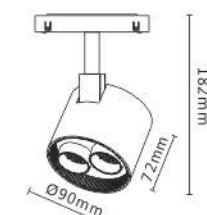

Model No.	LLA-211	LLA-212	LLA-213
CCT	3000K/4000K	3000K/4000K	3000K/4000K
Beam Angle	15°	24°	24°
CRI	≥90	≥90	≥90
Power	5W	12W	24W
Lumens	433lm	969lm	1960lm
Body Size	Ø68*66mm	Ø90*72mm	Ø105*73mm
Cut Size	—	—	—
IP	20	20	20