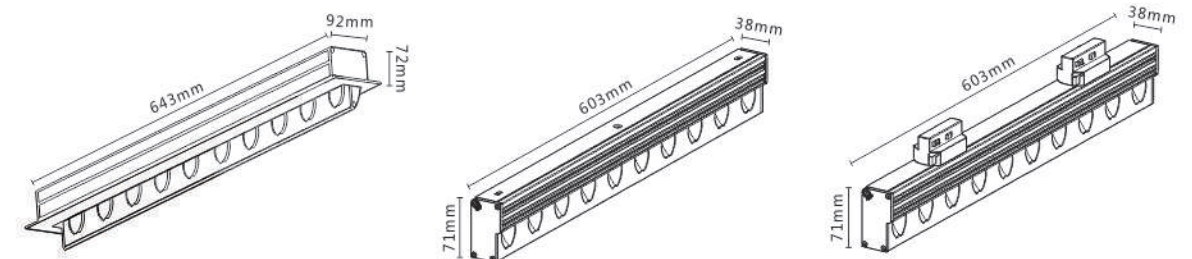

Model No.	LLA-101	LLA-102	LLA-103
CCT	3000K/4000K	3000K/4000K	3000K/4000K
Beam Angle	10°65°	10°65°	10°65°
CRI	≥90	≥90	≥90
Power	30W	30W	30W
Lumens	—	—	—
Body Size	L643*W92*H72mm	L603*W38*H71mm	L603*W38*H71mm
Cut Size	L620*W80mm	—	—
IP	20	20	20