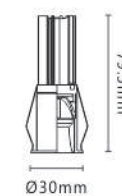

LLA-217

LLA-218

LLA-219

LLA-001

LLA-002

LLA-003

Model No.	LLA-001	LLA-002	LLA-003
CCT	3000K/4000K	3000K/4000K	3000K/4000K
Beam Angle	15°	24°	24°
CRI	≥90	≥90	≥90
Power	6W	9W	9W
Lumens	350lm	640lm	640lm
Body Size	Ø30*H79.5mm	Ø56*H99mm	Ø72*H99mm
Cut Size	Ø25mm	Ø50mm	Ø50mm
IP	20	20	20

Model No.	LLA-231
Body Size	1000*22.8*52.5mm

Model No.	LLA-232
Body Size	2000*22.8*52.5mm

Model No.	LLA-233
Body Size	1000*70*52.5mm

Model No.	LLA-234
Body Size	2000*70*52.5mm

Model No.	LLA-235
Body Size	1000*24.6*5.3mm

Model No.	LLA-236
Body Size	143.7*19.6*17mm

Power Connector

Model No.	LLA-238
Body Size	99.4*19.6*21.6mm

L connector for Surface Track

Model No.	LLA-240
Body Size	99.4*19.6*46.2mm

L connector for Recess Track

Model No.	LLA-241
Body Size	350*17*18.5mm

L connector Flexible for Horizontal and Vertical installation

Model No.	LLA-237
Body Size	142.8*19.6*17mm

Straight Connector

Model No.	LLA-239
Body Size	52*26*6.3mm