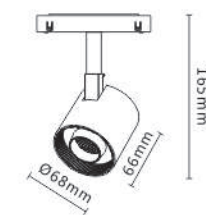

Model No.	LLA-211	LLA-212	LLA-213
CCT	3000K/4000K	3000K/4000K	3000K/4000K
Beam Angle	15°	24°	24°
CRI	≥90	≥90	≥90
Power	5W	12W	24W
Lumens	433lm	969lm	1960lm
Body Size	Ø68*66mm	Ø90*72mm	Ø105*73mm
Cut Size	—	—	—
IP	20	20	20