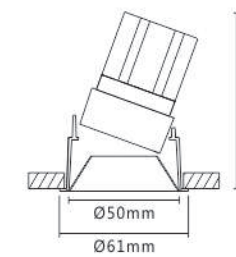

Model No.	LLA-014	LLA-015	LLA-016
CCT	3000K/4000K	3000K/4000K	3000K/4000K
Beam Angle	24°	24°	36°
CRI	≥90	≥90	≥90
Power	7W	12W	18W
Lumens	657lm	901lm	1446lm
Body Size	Ø61*H90mm	Ø61*H105mm	Ø61*H125mm
Cut Size	55mm	55mm	55mm
IP	40	40	40