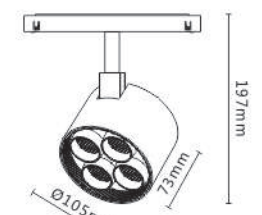

Model No.	LLA-211	LLA-212	LLA-213
CCT	3000K/4000K	3000K/4000K	3000K/4000K
Beam Angle	15°	24°	24°
CRI	≥90	≥90	≥90
Power	5W	12W	24W
Lumens	433lm	969lm	1960lm
Body Size	Ø68*66mm	Ø90*72mm	Ø105*73mm
Cut Size	—	—	—
IP	20	20	20