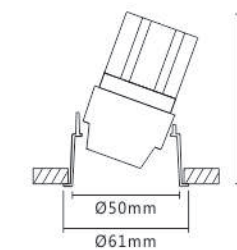

Model No.	LLA-011	LLA-012	LLA-013
CCT	3000K/4000K	3000K/4000K	3000K/4000K
Beam Angle	24°	24°	36°
CRI	≥90	≥90	≥90
Power	7W	12W	18W
Lumens	597lm	819lm	1314lm
Body Size	Ø61*H90mm	Ø61*H105mm	Ø61*H125mm
Cut Size	55mm	55mm	55mm
IP	40	40	40