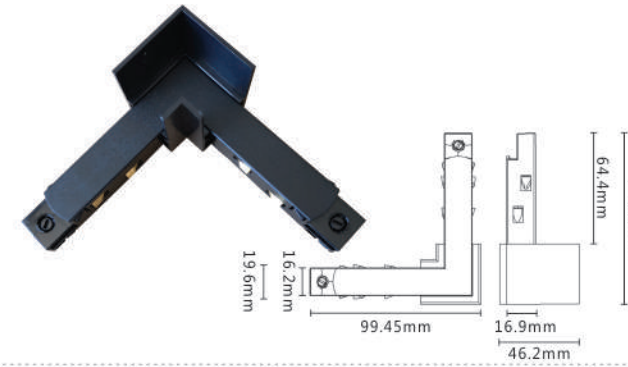

Model No.	LLA-231
Body Size	1000*22.8*52.5mm

Model No.	LLA-232
Body Size	2000*22.8*52.5mm

Model No.	LLA-233
Body Size	1000*70*52.5mm

Model No.	LLA-234
Body Size	2000*70*52.5mm

Model No.	LLA-235
Body Size	1000*24.6*5.3mm

Model No.	LLA-236
Body Size	143.7*19.6*17mm

Power Connector

Model No.	LLA-238
Body Size	99.4*19.6*21.6mm

L connector for Surface Track

Model No.	LLA-240
Body Size	99.4*19.6*46.2mm

L connector for Recess Track

Model No.	LLA-241
Body Size	350*17*18.5mm

L connector Flexible for Horizontal and Vertical installation

Model No.	LLA-237
Body Size	142.8*19.6*17mm

Straight Connector

Model No.	LLA-239
Body Size	52*26*6.3mm