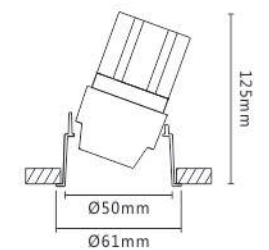

Model No.	LLA-011	LLA-012	LLA-013
CCT	3000K/4000K	3000K/4000K	3000K/4000K
Beam Angle	24°	24°	36°
CRI	≥90	≥90	≥90
Power	7W	12W	18W
Lumens	597lm	819lm	1314lm
Body Size	Ø61*H90mm	Ø61*H105mm	Ø61*H125mm
Cut Size	55mm	55mm	55mm
IP	40	40	40