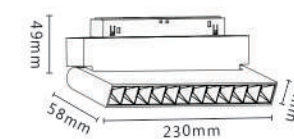

LLA-217

LLA-219

LLA-216

LLA-218

Model No.	LLA-216	LLA-217	LLA-218	LLA-219
CCT	3000K/4000K	3000K/4000K	3000K/4000K	3000K/4000K
Beam Angle	24°	24°	100°	100°
CRI	≥90	≥90	≥90	≥90
Power	6W	12W	6W	12W
Lumens	529lm	1217lm	270lm	558lm
Body Size	L117*W58*H49mm	L230*W58*H49mm	L117*W58*H49mm	L230*W58*H49mm
Cut Size	—	—	—	—
IP	20	20	20	20

Model No.	LLA-231
Body Size	1000*22.8*52.5mm

Model No.	LLA-232
Body Size	2000*22.8*52.5mm

Model No.	LLA-233
Body Size	1000*70*52.5mm

Model No.	LLA-234
Body Size	2000*70*52.5mm

Model No.	LLA-235
Body Size	1000*24.6*5.3mm

Model No.	LLA-236
Body Size	143.7*19.6*17mm

Power Connector

Model No.	LLA-238
Body Size	99.4*19.6*21.6mm

L connector for Surface Track

Model No.	LLA-240
Body Size	99.4*19.6*46.2mm

L connector for Recess Track

Model No.	LLA-241
Body Size	350*17*18.5mm

L connector Flexible for Horizontal and Vertical installation

Model No.	LLA-237
Body Size	142.8*19.6*17mm

Straight Connector

Model No.	LLA-239
Body Size	52*26*6.3mm