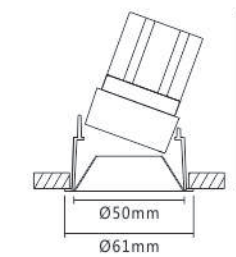

Model No.	LLA-014	LLA-015	LLA-016
CCT	3000K/4000K	3000K/4000K	3000K/4000K
Beam Angle	24°	24°	36°
CRI	≥90	≥90	≥90
Power	7W	12W	18W
Lumens	657lm	901lm	1446lm
Body Size	Ø61*H90mm	Ø61*H105mm	Ø61*H125mm
Cut Size	55mm	55mm	55mm
IP	40	40	40