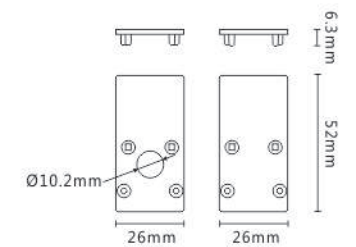

Model No.	LLA-239
Body Size	52*26*6.3mm

End Caps for Power track