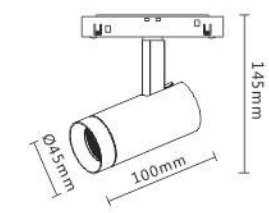

LLA-214

LLA-215

Model No.	LLA-214	LLA-215
CCT	3000K/4000K	3000K/4000K
Beam Angle	24°	24°
CRI	≥90	≥90
Power	7W	12W
Lumens	823lm	1207lm
Body Size	Ø45*100mm	Ø45*100mm
Cut Size	—	—
IP	20	20

Model No.	LLA-202	LLA-203	LLA-204	LLA-205
CCT	3000K/4000K	3000K/4000K	3000K/4000K	3000K/4000K
Beam Angle	24°	24°	100°	100°
CRI	≥90	≥90	≥90	≥90
Power	8W	16W	8W	16W
Lumens	761lm	900lm	428lm	977lm
Body Size	236*23*H43mm	464*23*H43mm	236*23*H43mm	464*23*H43mm
Cut Size	—	—	—	—
IP	20	20	20	20

Model No.	LLA-231
Body Size	1000*22.8*52.5mm

Model No.	LLA-232
Body Size	2000*22.8*52.5mm

Model No.	LLA-233
Body Size	1000*70*52.5mm

Model No.	LLA-234
Body Size	2000*70*52.5mm

Model No.	LLA-235
Body Size	1000*24.6*5.3mm

Model No.	LLA-236
Body Size	143.7*19.6*17mm

Power Connector

Model No.	LLA-238
Body Size	99.4*19.6*21.6mm

L connector for Surface Track

Model No.	LLA-240
Body Size	99.4*19.6*46.2mm

L connector for Recess Track

Model No.	LLA-241
Body Size	350*17*18.5mm

L connector Flexible for Horizontal and Vertical installation

Model No.	LLA-237
Body Size	142.8*19.6*17mm

Straight Connector

Model No.	LLA-239
Body Size	52*26*6.3mm