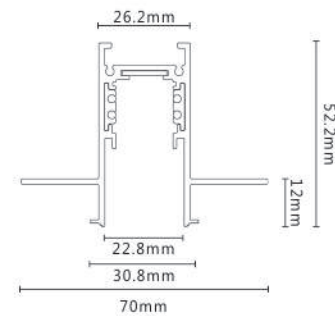

LLA-214

LLA-215

Model No.	LLA-214	LLA-215
CCT	3000K/4000K	3000K/4000K
Beam Angle	24°	24°
CRI	≥90	≥90
Power	7W	12W
Lumens	823lm	1207lm
Body Size	Ø45*100mm	Ø45*100mm
Cut Size	—	—
IP	20	20

Model No.	LLA-202	LLA-203	LLA-204	LLA-205
CCT	3000K/4000K	3000K/4000K	3000K/4000K	3000K/4000K
Beam Angle	24°	24°	100°	100°
CRI	≥90	≥90	≥90	≥90
Power	8W	16W	8W	16W
Lumens	761lm	900lm	428lm	977lm
Body Size	236*23*H43mm	464*23*H43mm	236*23*H43mm	464*23*H43mm
Cut Size	—	—	—	—
IP	20	20	20	20

Model No.	LLA-231
Body Size	1000*22.8*52.5mm

Model No.	LLA-232
Body Size	2000*22.8*52.5mm

Model No.	LLA-233
Body Size	1000*70*52.5mm

Model No.	LLA-234
Body Size	2000*70*52.5mm

Model No.	LLA-235
Body Size	1000*24.6*5.3mm

Model No.	LLA-236
Body Size	143.7*19.6*17mm

Power Connector

Model No.	LLA-238
Body Size	99.4*19.6*21.6mm

L connector for Surface Track

Model No.	LLA-240
Body Size	99.4*19.6*46.2mm

L connector for Recess Track

Model No.	LLA-241
Body Size	350*17*18.5mm

L connector Flexible for Horizontal and Vertical installation

Model No.	LLA-237
Body Size	142.8*19.6*17mm

Straight Connector

Model No.	LLA-239
Body Size	52*26*6.3mm