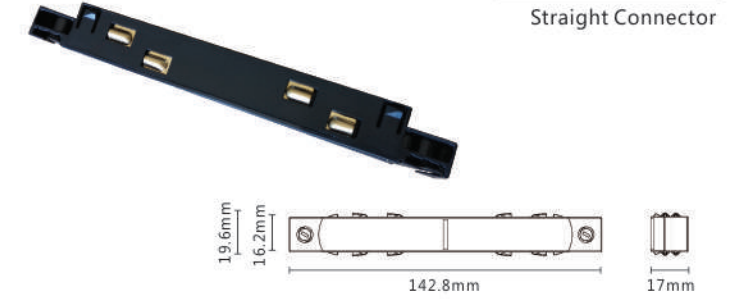

Model No.	LLA-231
Body Size	1000*22.8*52.5mm

Model No.	LLA-232
Body Size	2000*22.8*52.5mm

Model No.	LLA-233
Body Size	1000*70*52.5mm

Model No.	LLA-234
Body Size	2000*70*52.5mm

Model No.	LLA-235
Body Size	1000*24.6*5.3mm

Model No.	LLA-236
Body Size	143.7*19.6*17mm

Power Connector

Model No.	LLA-238
Body Size	99.4*19.6*21.6mm

L connector for Surface Track

Model No.	LLA-240
Body Size	99.4*19.6*46.2mm

L connector for Recess Track

Model No.	LLA-241
Body Size	350*17*18.5mm

L connector Flexible for Horizontal and Vertical installation

Model No.	LLA-237
Body Size	142.8*19.6*17mm

Straight Connector

Model No.	LLA-239
Body Size	52*26*6.3mm