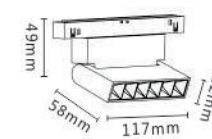

LLA-217

LLA-219

LLA-216

LLA-218

Model No.	LLA-216	LLA-217	LLA-218	LLA-219
CCT	3000K/4000K	3000K/4000K	3000K/4000K	3000K/4000K
Beam Angle	24°	24°	100°	100°
CRI	≥90	≥90	≥90	≥90
Power	6W	12W	6W	12W
Lumens	529lm	1217lm	270lm	558lm
Body Size	L117*W58*H49mm	L230*W58*H49mm	L117*W58*H49mm	L230*W58*H49mm
Cut Size	—	—	—	—
IP	20	20	20	20

Model No.	LLA-231
Body Size	1000*22.8*52.5mm

Model No.	LLA-232
Body Size	2000*22.8*52.5mm

Model No.	LLA-233
Body Size	1000*70*52.5mm

Model No.	LLA-234
Body Size	2000*70*52.5mm

Model No.	LLA-235
Body Size	1000*24.6*5.3mm

Model No.	LLA-236
Body Size	143.7*19.6*17mm

Power Connector

Model No.	LLA-238
Body Size	99.4*19.6*21.6mm

L connector for Surface Track

Model No.	LLA-240
Body Size	99.4*19.6*46.2mm

L connector for Recess Track

Model No.	LLA-241
Body Size	350*17*18.5mm

L connector Flexible for Horizontal and Vertical installation

Model No.	LLA-237
Body Size	142.8*19.6*17mm

Straight Connector

Model No.	LLA-239
Body Size	52*26*6.3mm