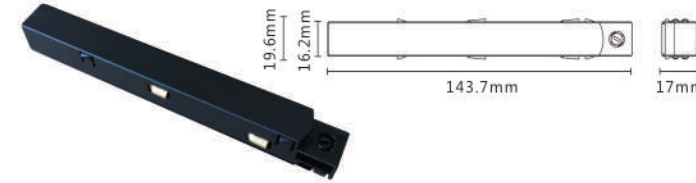

Model No.	LLA-231
Body Size	1000*22.8*52.5mm

Model No.	LLA-232
Body Size	2000*22.8*52.5mm

Model No.	LLA-233
Body Size	1000*70*52.5mm

Model No.	LLA-234
Body Size	2000*70*52.5mm

Model No.	LLA-235
Body Size	1000*24.6*5.3mm

Model No.	LLA-236
Body Size	143.7*19.6*17mm

Power Connector

Model No.	LLA-238
Body Size	99.4*19.6*21.6mm

L connector for Surface Track

Model No.	LLA-240
Body Size	99.4*19.6*46.2mm

L connector for Recess Track