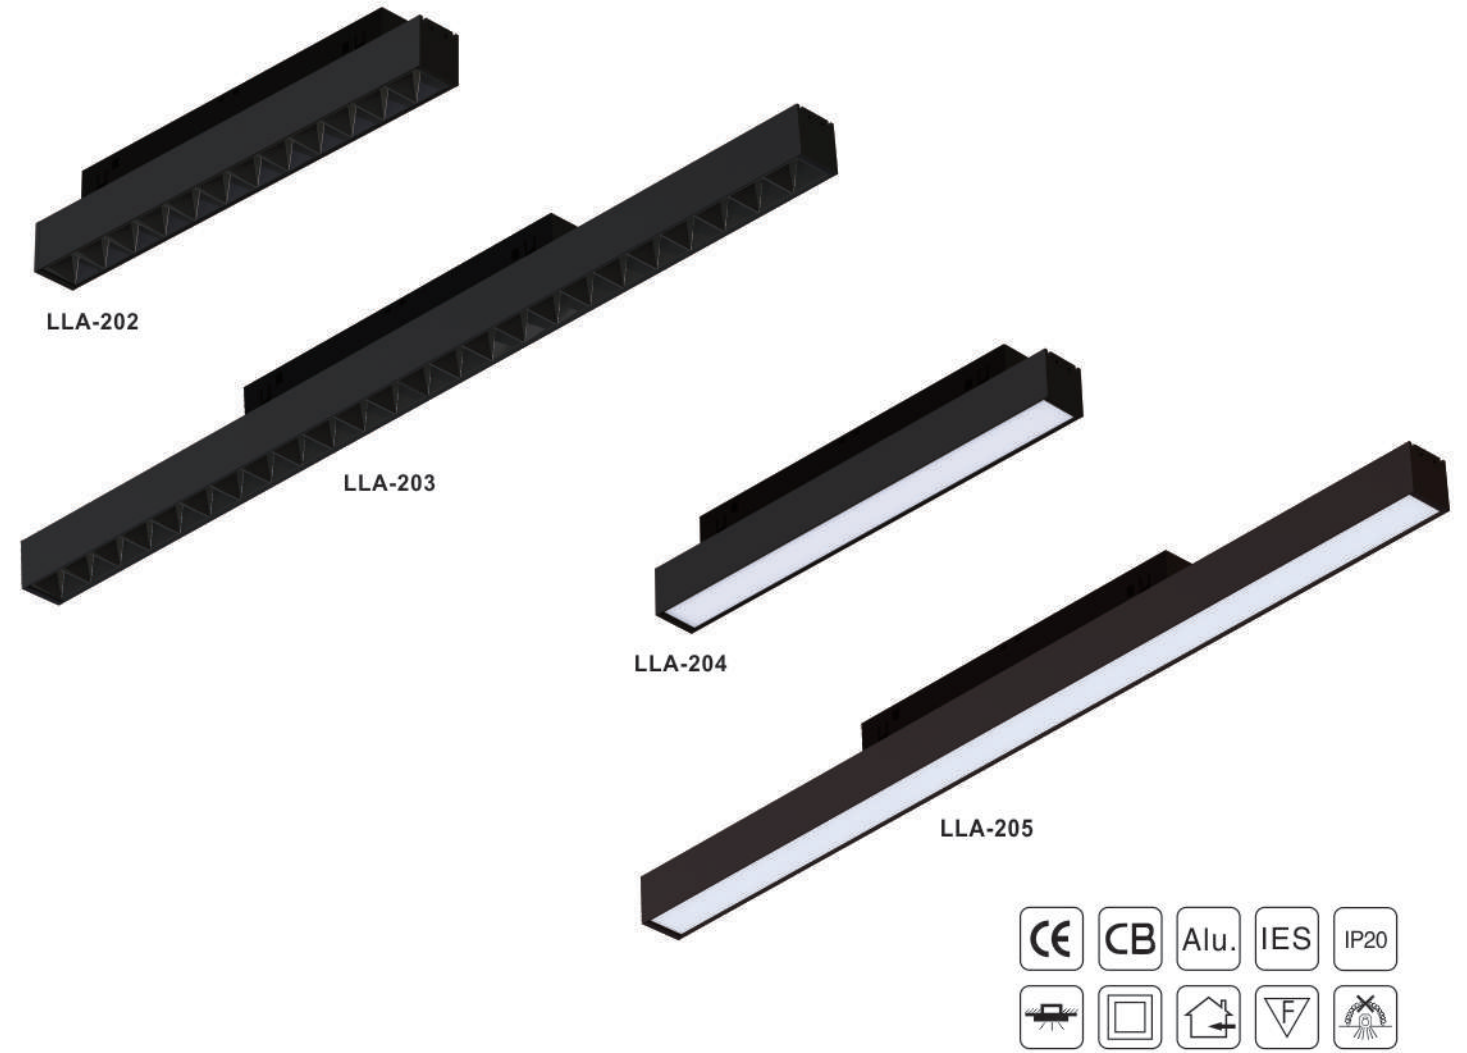

LLA-214

LLA-215

Model No.	LLA-214	LLA-215
CCT	3000K/4000K	3000K/4000K
Beam Angle	24°	24°
CRI	≥90	≥90
Power	7W	12W
Lumens	823lm	1207lm
Body Size	Ø45*100mm	Ø45*100mm
Cut Size	—	—
IP	20	20

Model No.	LLA-202	LLA-203	LLA-204	LLA-205
CCT	3000K/4000K	3000K/4000K	3000K/4000K	3000K/4000K
Beam Angle	24°	24°	100°	100°
CRI	≥90	≥90	≥90	≥90
Power	8W	16W	8W	16W
Lumens	761lm	900lm	428lm	977lm
Body Size	236*23*H43mm	464*23*H43mm	236*23*H43mm	464*23*H43mm
Cut Size	—	—	—	—
IP	20	20	20	20

Model No.	LLA-236
Body Size	143.7*19.6*17mm

Power Connector

Model No.	LLA-238
Body Size	99.4*19.6*21.6mm

L connector for Surface Track

Model No.	LLA-240
Body Size	99.4*19.6*46.2mm

L connector for Recess Track

Model No.	LLA-241
Body Size	350*17*18.5mm

L connector Flexible for Horizontal and Vertical installation

Model No.	LLA-237
Body Size	142.8*19.6*17mm

Straight Connector

Model No.	LLA-239
Body Size	52*26*6.3mm