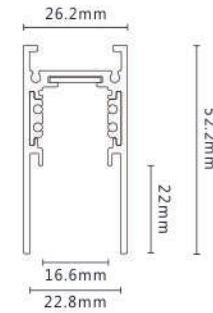

LLA-217

LLA-219

LLA-216

LLA-218

Model No.	LLA-216	LLA-217	LLA-218	LLA-219
CCT	3000K/4000K	3000K/4000K	3000K/4000K	3000K/4000K
Beam Angle	24°	24°	100°	100°
CRI	≥90	≥90	≥90	≥90
Power	6W	12W	6W	12W
Lumens	529lm	1217lm	270lm	558lm
Body Size	L117*W58*H49mm	L230*W58*H49mm	L117*W58*H49mm	L230*W58*H49mm
Cut Size	—	—	—	—
IP	20	20	20	20

Model No.	LLA-231
Body Size	1000*22.8*52.5mm

Model No.	LLA-232
Body Size	2000*22.8*52.5mm

Model No.	LLA-233
Body Size	1000*70*52.5mm

Model No.	LLA-234
Body Size	2000*70*52.5mm

Model No.	LLA-235
Body Size	1000*24.6*5.3mm

Model No.	LLA-236
Body Size	143.7*19.6*17mm

Power Connector

Model No.	LLA-238
Body Size	99.4*19.6*21.6mm

L connector for Surface Track

Model No.	LLA-240
Body Size	99.4*19.6*46.2mm

L connector for Recess Track

Model No.	LLA-241
Body Size	350*17*18.5mm

L connector Flexible for Horizontal and Vertical installation

Model No.	LLA-237
Body Size	142.8*19.6*17mm

Straight Connector

Model No.	LLA-239
Body Size	52*26*6.3mm